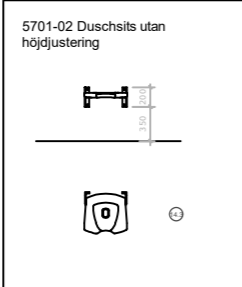

5701-02 Non height-adjustable
shower seat