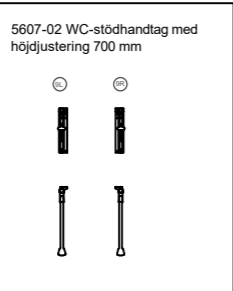

5607-02 WC-grab bar with
height-adjustable 700 mm