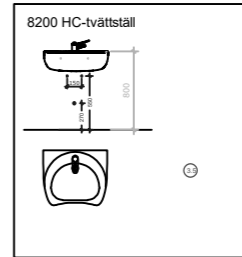

8200 HC-washbasin standard