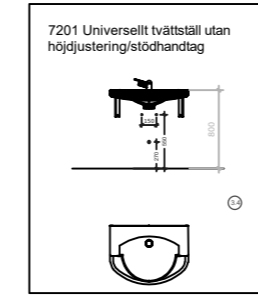

7201 Washbasin universal
w/height-adjustable/grab bar