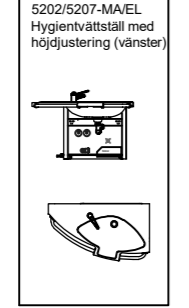

5202/5207-MA/EL
Hygienic washbasin
w/height-adjustable/grab bar (left)