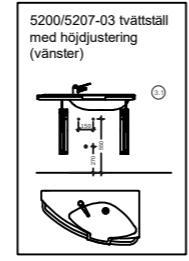

5200/5207-03 washbasin
Standard
w/height-adjustable/grab bar
(left)