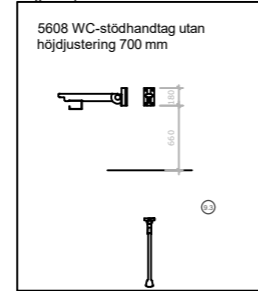

5608 WC-grab bar non
height-adjustable 700 mm