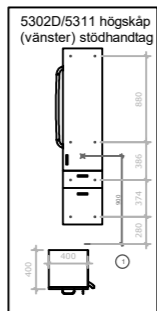

5302D/5311 Cabinet (left) grab bar