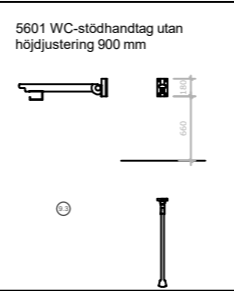

5601 WC-grab bar non
height-adjustable 900 mm