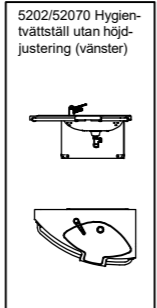

5202/5207-MA/EL
Hygienic washbasin
w/height-adjustable/grab bar (left)