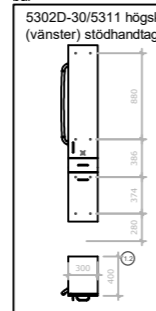

5302D-30/5311 Cabinet (Left) grab bar